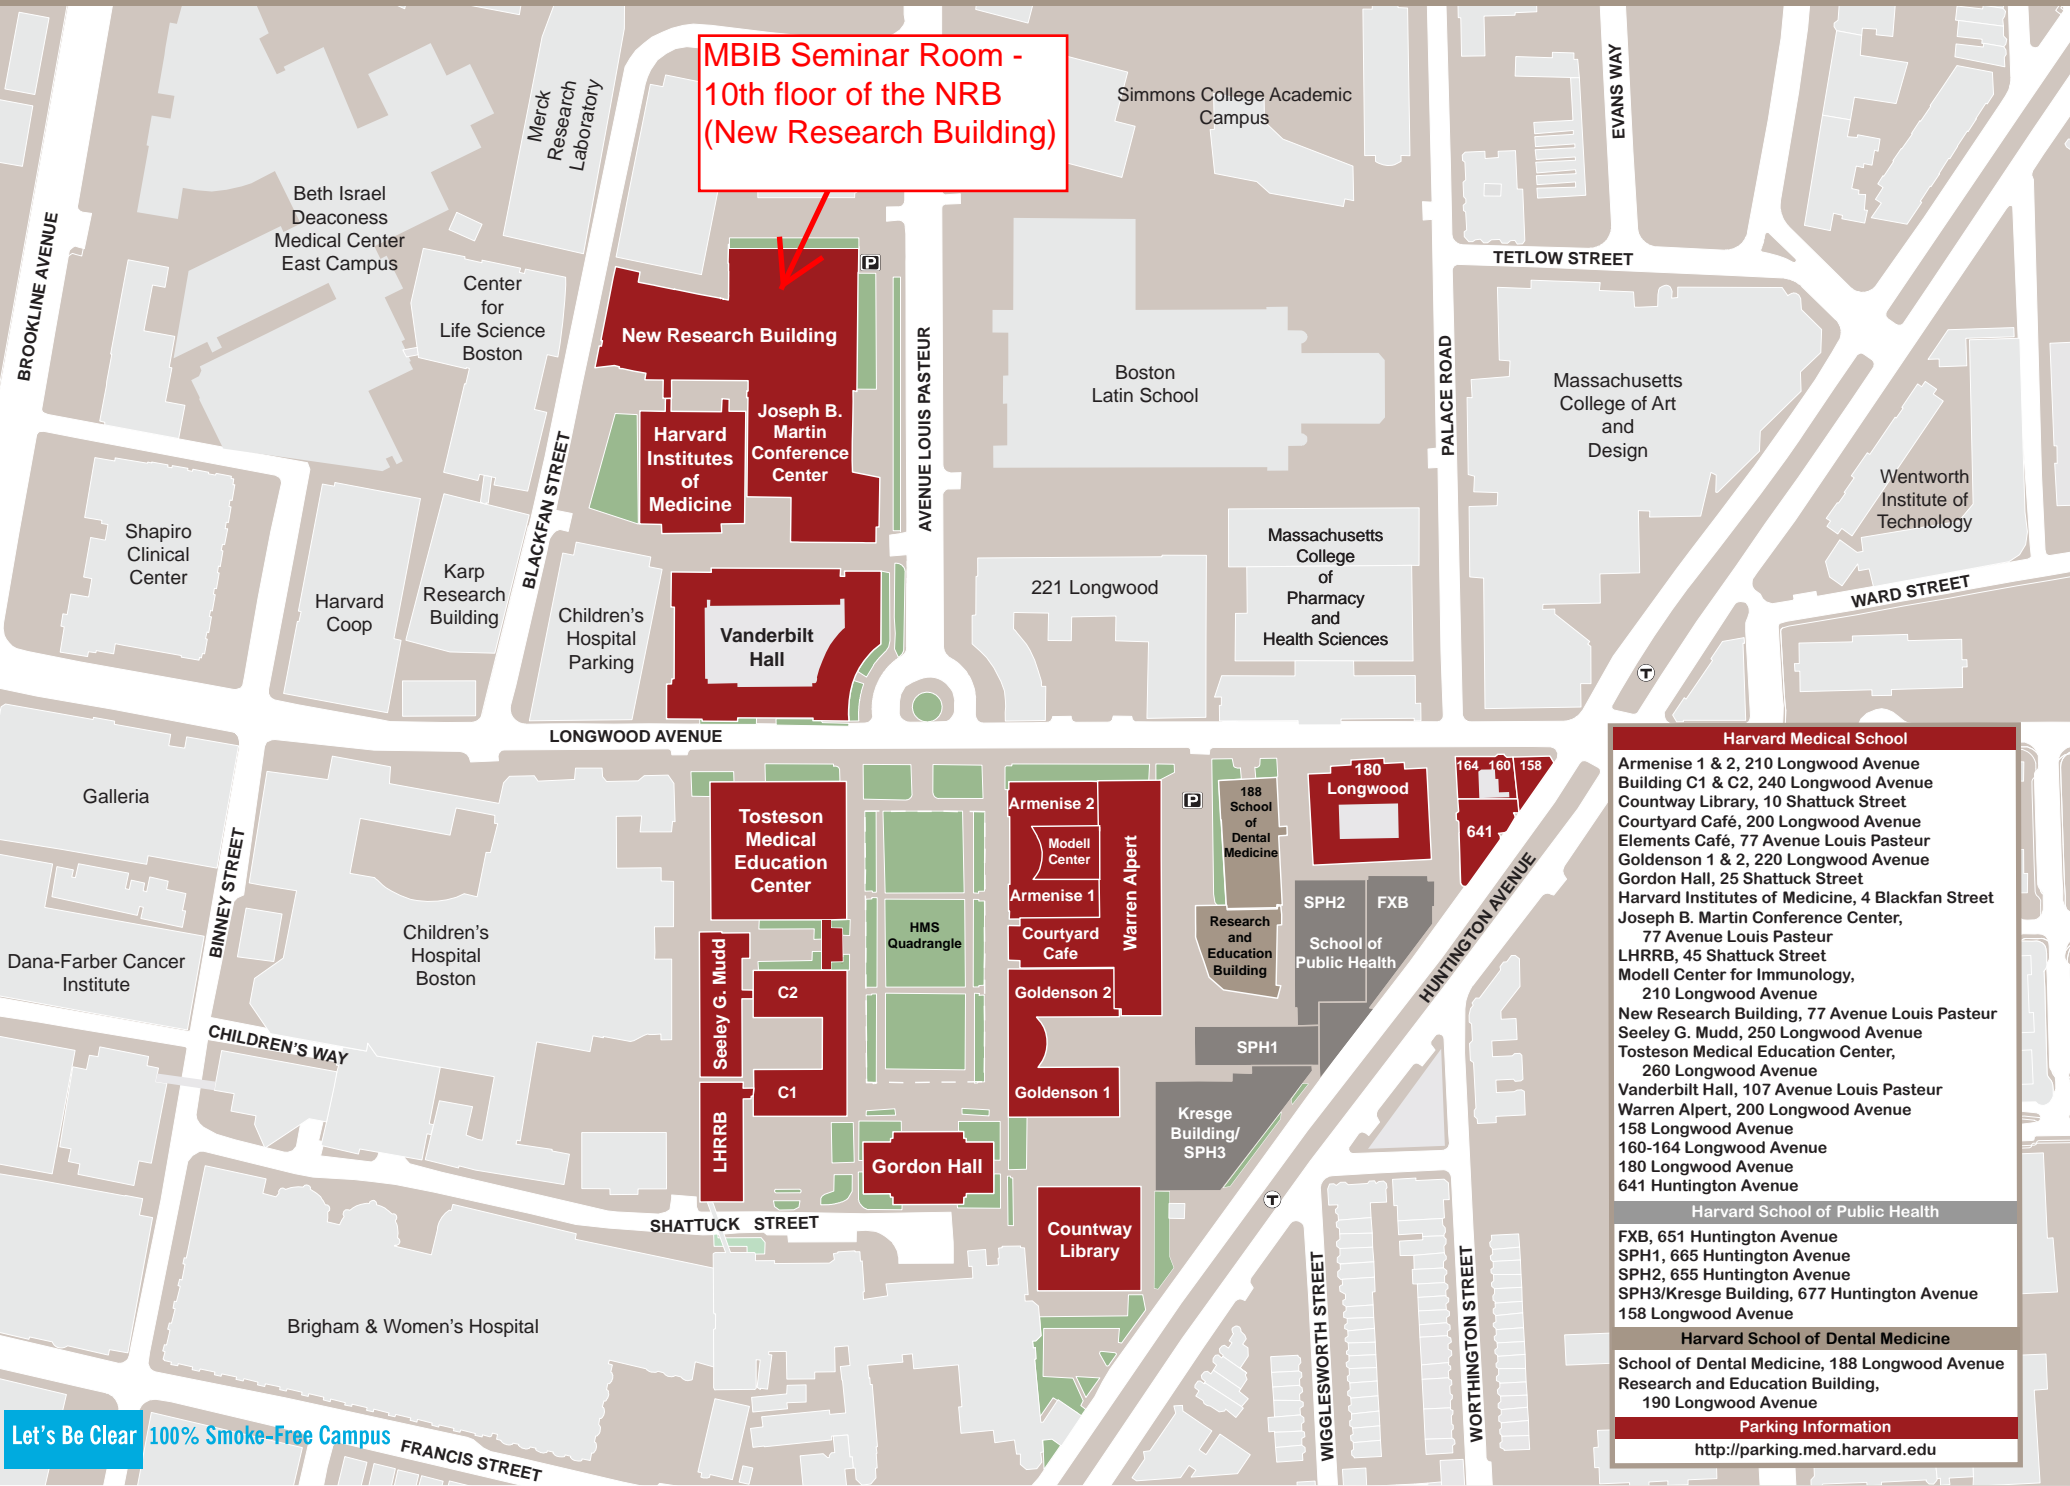

# Harvard Longwood Campus

**MBIB Seminar Room -  
10th floor of the NRB  
(New Research Building)**

| Harvard Medical School  |                          |
|---|--------------------------|
| Armenise 1 & 2,   | 210 Longwood Avenue      |
| Building C1 & C2,   | 240 Longwood Avenue      |
| Courtyard Library,  | 10 Shattuck Street       |
| Courtyard Café,   | 200 Longwood Avenue      |
| Elements Café,  | 77 Avenue Louis Pasteur  |
| Goldenson 1 & 2,  | 220 Longwood Avenue      |
| Gordon Hall,  | 25 Shattuck Street       |
| Harvard Institutes of Medicine,   | 4 Blackfan Street        |
| Joseph B. Martin Conference Center,   | 77 Avenue Louis Pasteur  |
| LHRRB,  | 45 Shattuck Street       |
| Modell Center for Immunology,   | 210 Longwood Avenue      |
| New Research Building,  | 77 Avenue Louis Pasteur  |
| Seeley G. Mudd,   | 250 Longwood Avenue      |
| Tosteson Medical Education Center,  | 260 Longwood Avenue      |
| Vanderbilt Hall,  | 107 Avenue Louis Pasteur |
| Warren Alpert,  | 200 Longwood Avenue      |
| 158 Longwood Avenue   |                          |
| 160-164 Longwood Avenue   |                          |
| 180 Longwood Avenue   |                          |
| 641 Huntington Avenue   |                          |
| Harvard School of Public Health   |                          |
| FXB,  | 651 Huntington Avenue    |
| SPH1,   | 665 Huntington Avenue    |
| SPH2,   | 655 Huntington Avenue    |
| SPH3/Kresge Building,   | 677 Huntington Avenue    |
| 158 Longwood Avenue   |                          |
| Harvard School of Dental Medicine   |                          |
| School of Dental Medicine,  | 188 Longwood Avenue      |
| Research and Education Building,  | 190 Longwood Avenue      |
| Parking Information   |                          |
| <a href="http://parking.med.harvard.edu">http://parking.med.harvard.edu</a> |                          |

Let's Be Clear 100% Smoke-Free Campus

FRANCIS STREET