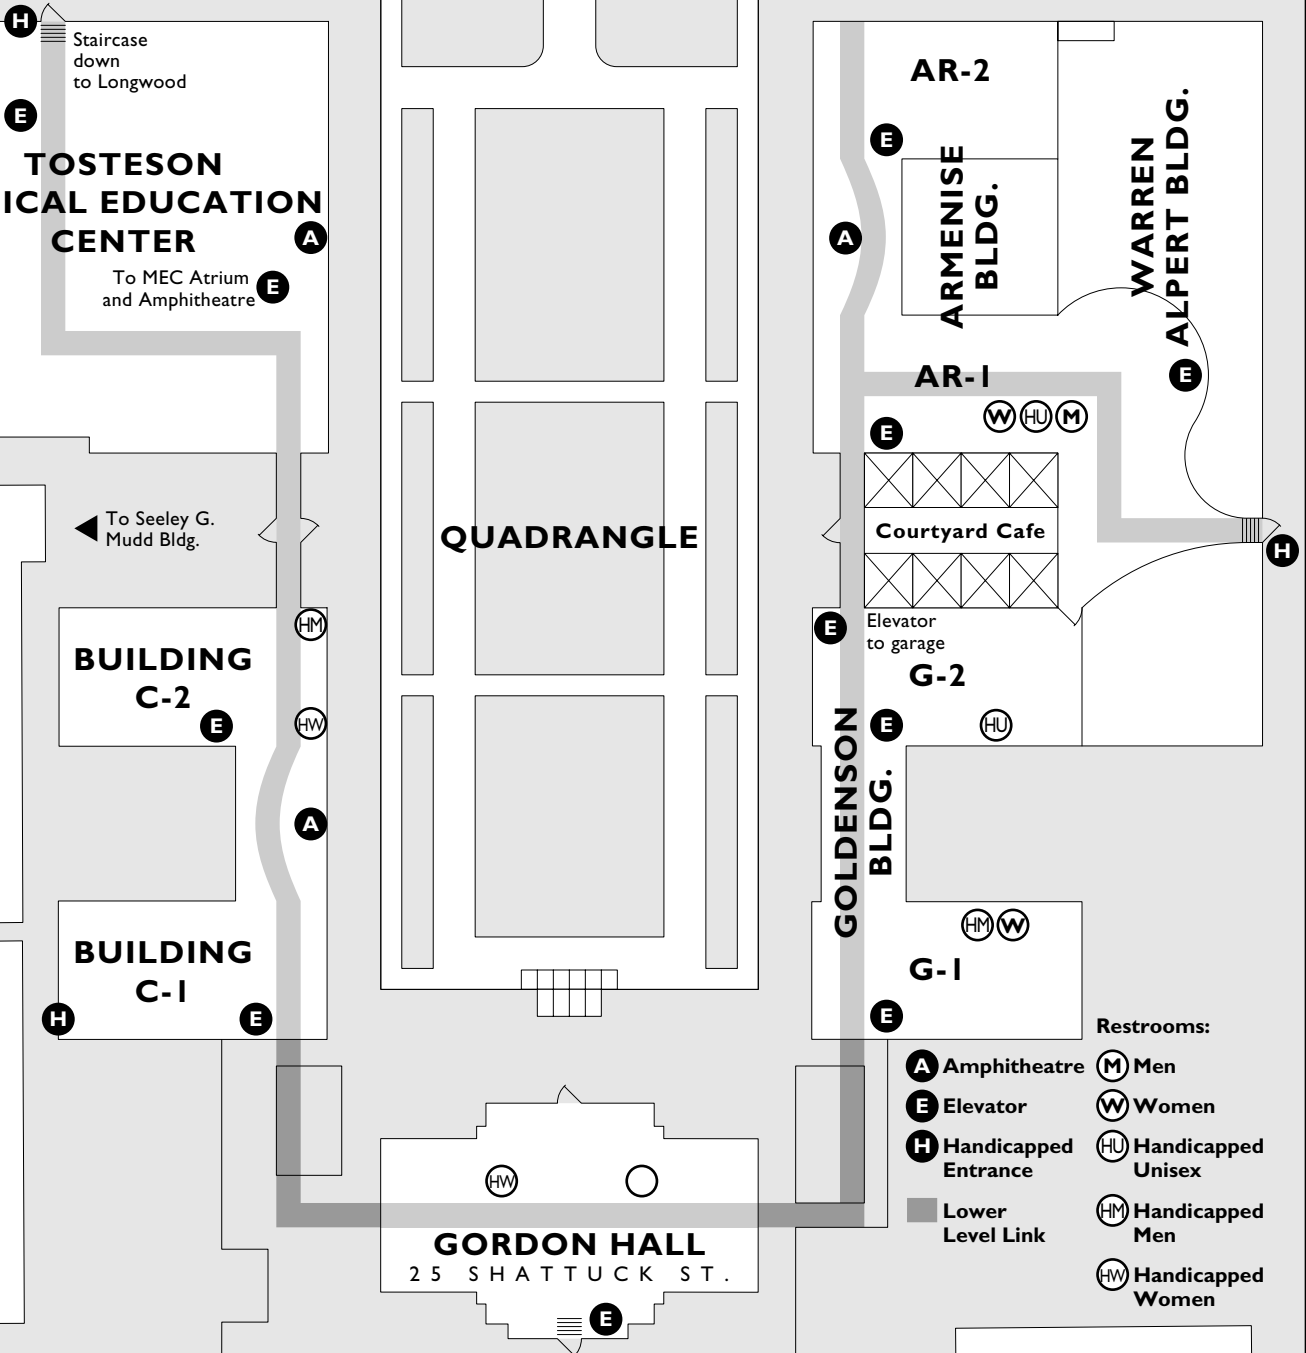

LONGWOOD AVENUE

Driveway to HMS Parking Garage

260 LONGWOOD

200 LONGWOOD

**TOSTESON MEDICAL EDUCATION CENTER**

To MEC Atrium and Amphitheatre

**QUADRANGLE**

**AR-2**

(HM) (W)

**G-1**

**SEELEY G. MUDD BLDG.**

**BUILDING C-2**

**BUILDING C-1**

**LHRRB**

**GORDON HALL**  
25 SHATTUCK ST.

SHATTUCK STREET

**COUNTWAY LIBRARY**

Staircase down to Longwood

To Seeley G. Mudd Bldg.

Restrooms:

- A** Amphitheatre
- E** Elevator
- H** Handicapped Entrance
- M** Men
- W** Women
- HU** Handicapped Unisex
- HM** Handicapped Men
- HW** Handicapped Women
- Lower Level Link