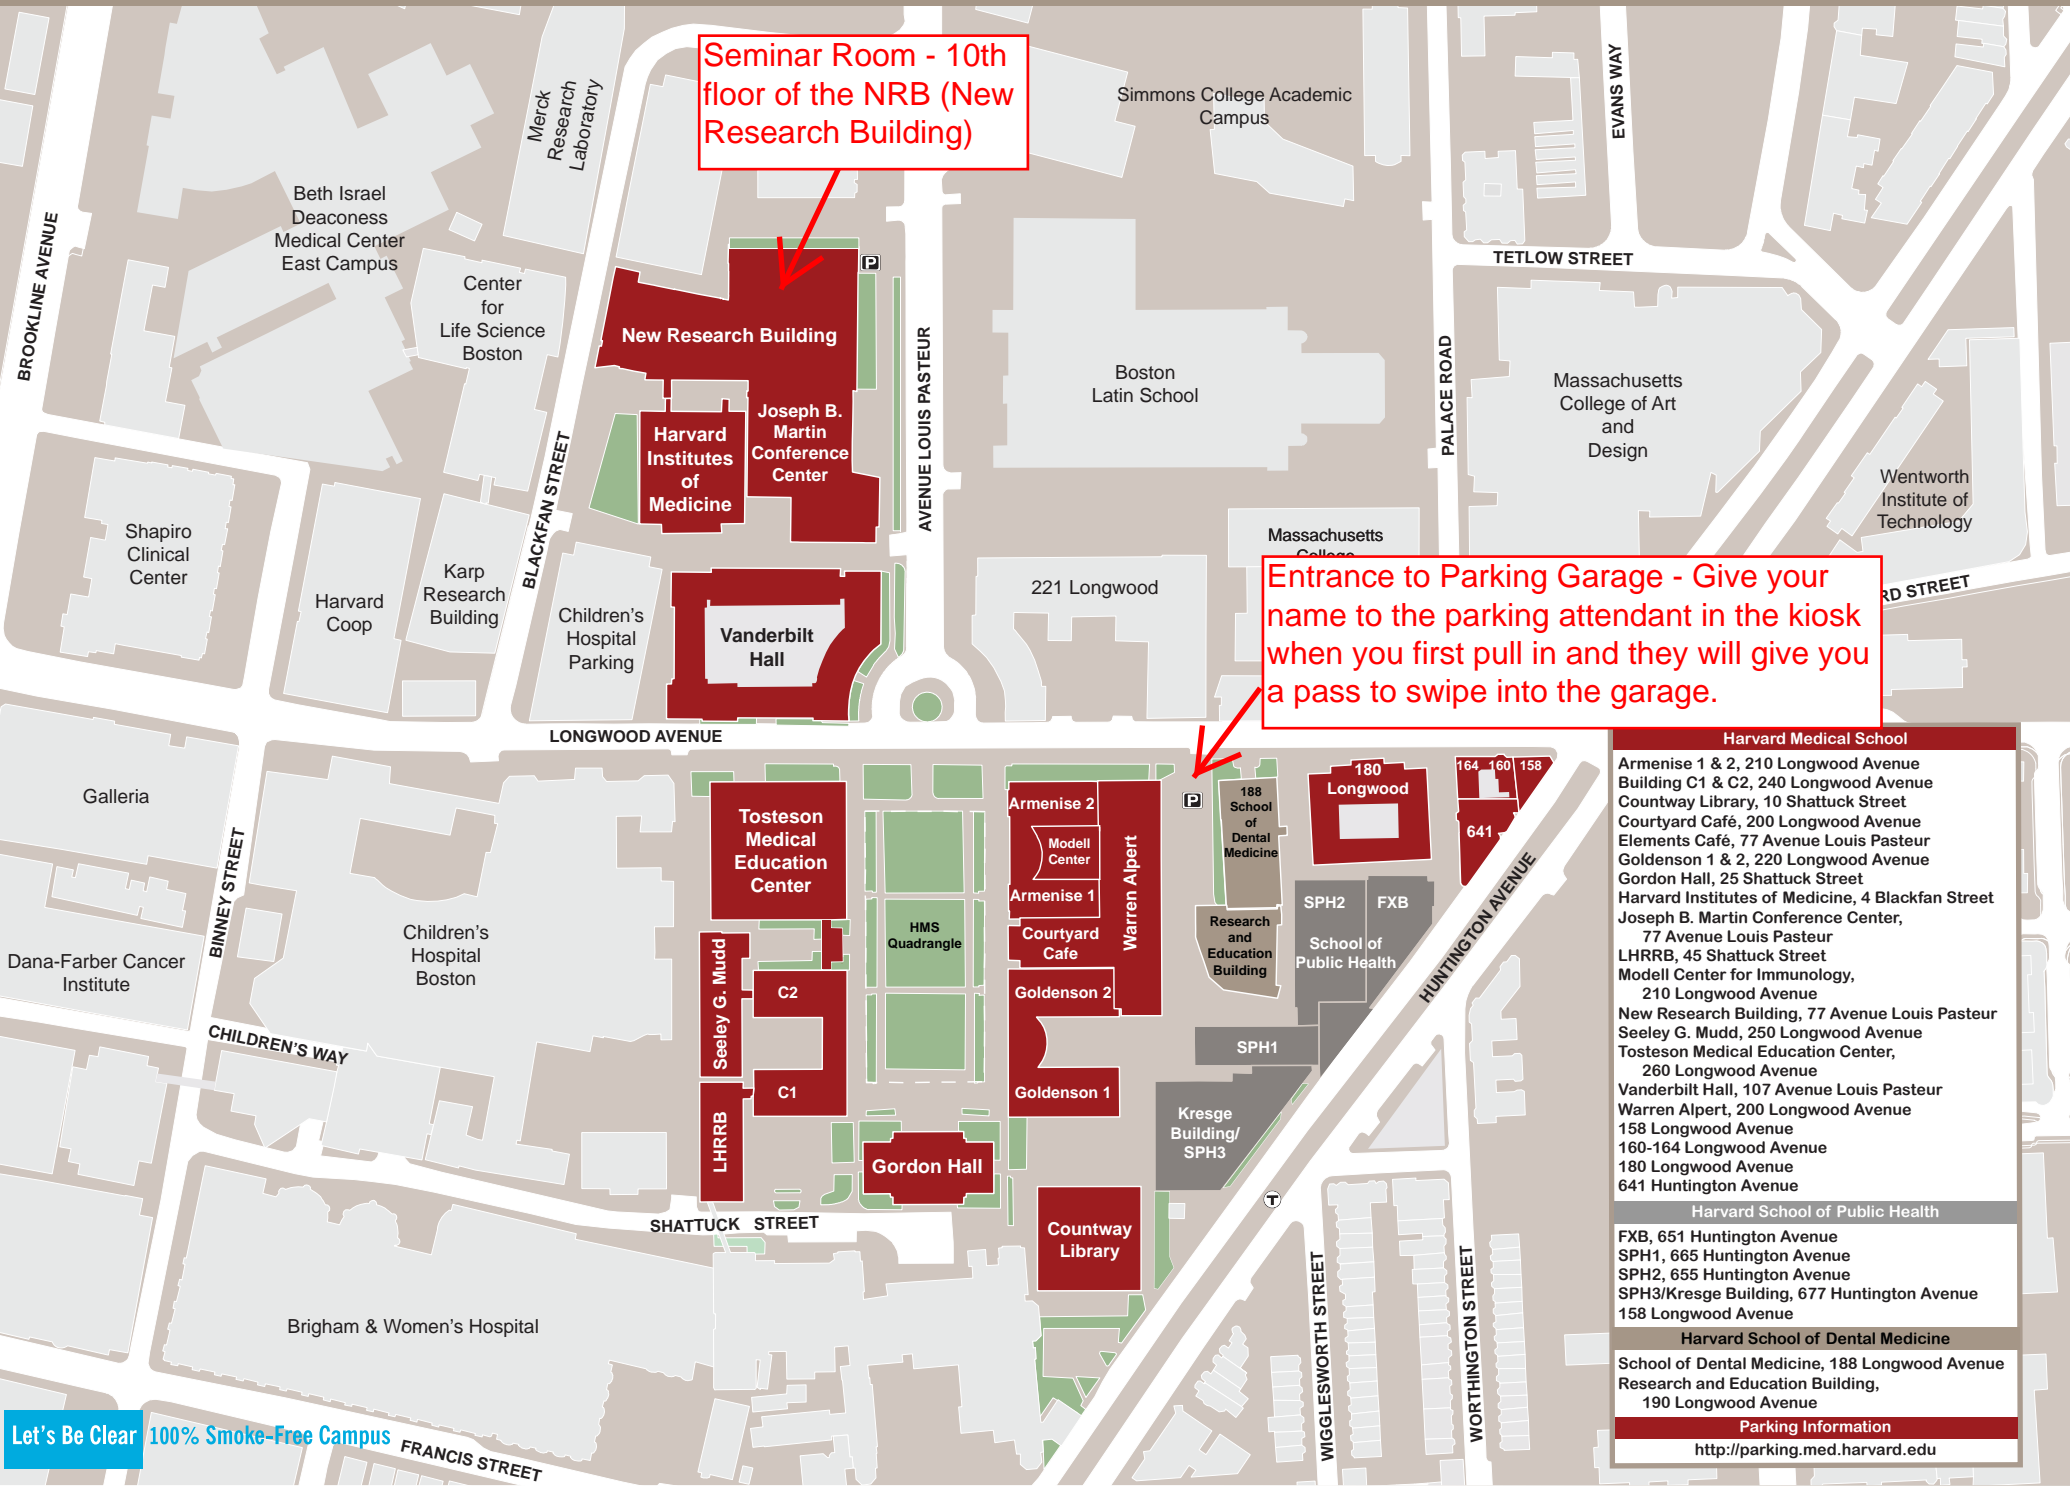

Harvard Longwood Campus

Seminar Room - 10th floor of the NRB (New Research Building)

Entrance to Parking Garage - Give your name to the parking attendant in the kiosk when you first pull in and they will give you a pass to swipe into the garage.

Harvard Medical School	
Armenise 1 & 2,	210 Longwood Avenue
Building C1 & C2,	240 Longwood Avenue
Countway Library,	10 Shattuck Street
Courtyard Café,	200 Longwood Avenue
Elements Café,	77 Avenue Louis Pasteur
Goldenson 1 & 2,	220 Longwood Avenue
Gordon Hall,	25 Shattuck Street
Harvard Institutes of Medicine,	4 Blackfan Street
Joseph B. Martin Conference Center,	77 Avenue Louis Pasteur
LHRRB,	45 Shattuck Street
Modell Center for Immunology,	210 Longwood Avenue
New Research Building,	77 Avenue Louis Pasteur
Seeley G. Mudd,	250 Longwood Avenue
Tostonon Medical Education Center,	260 Longwood Avenue
Vanderbilt Hall,	107 Avenue Louis Pasteur
Warren Alpert,	200 Longwood Avenue
158 Longwood Avenue	
160-164 Longwood Avenue	
180 Longwood Avenue	
641 Huntington Avenue	
Harvard School of Public Health	
FXB,	651 Huntington Avenue
SPH1,	665 Huntington Avenue
SPH2,	655 Huntington Avenue
SPH3/Kresge Building,	677 Huntington Avenue
158 Longwood Avenue	
Harvard School of Dental Medicine	
School of Dental Medicine,	188 Longwood Avenue
Research and Education Building,	190 Longwood Avenue
Parking Information	
http://parking.med.harvard.edu	