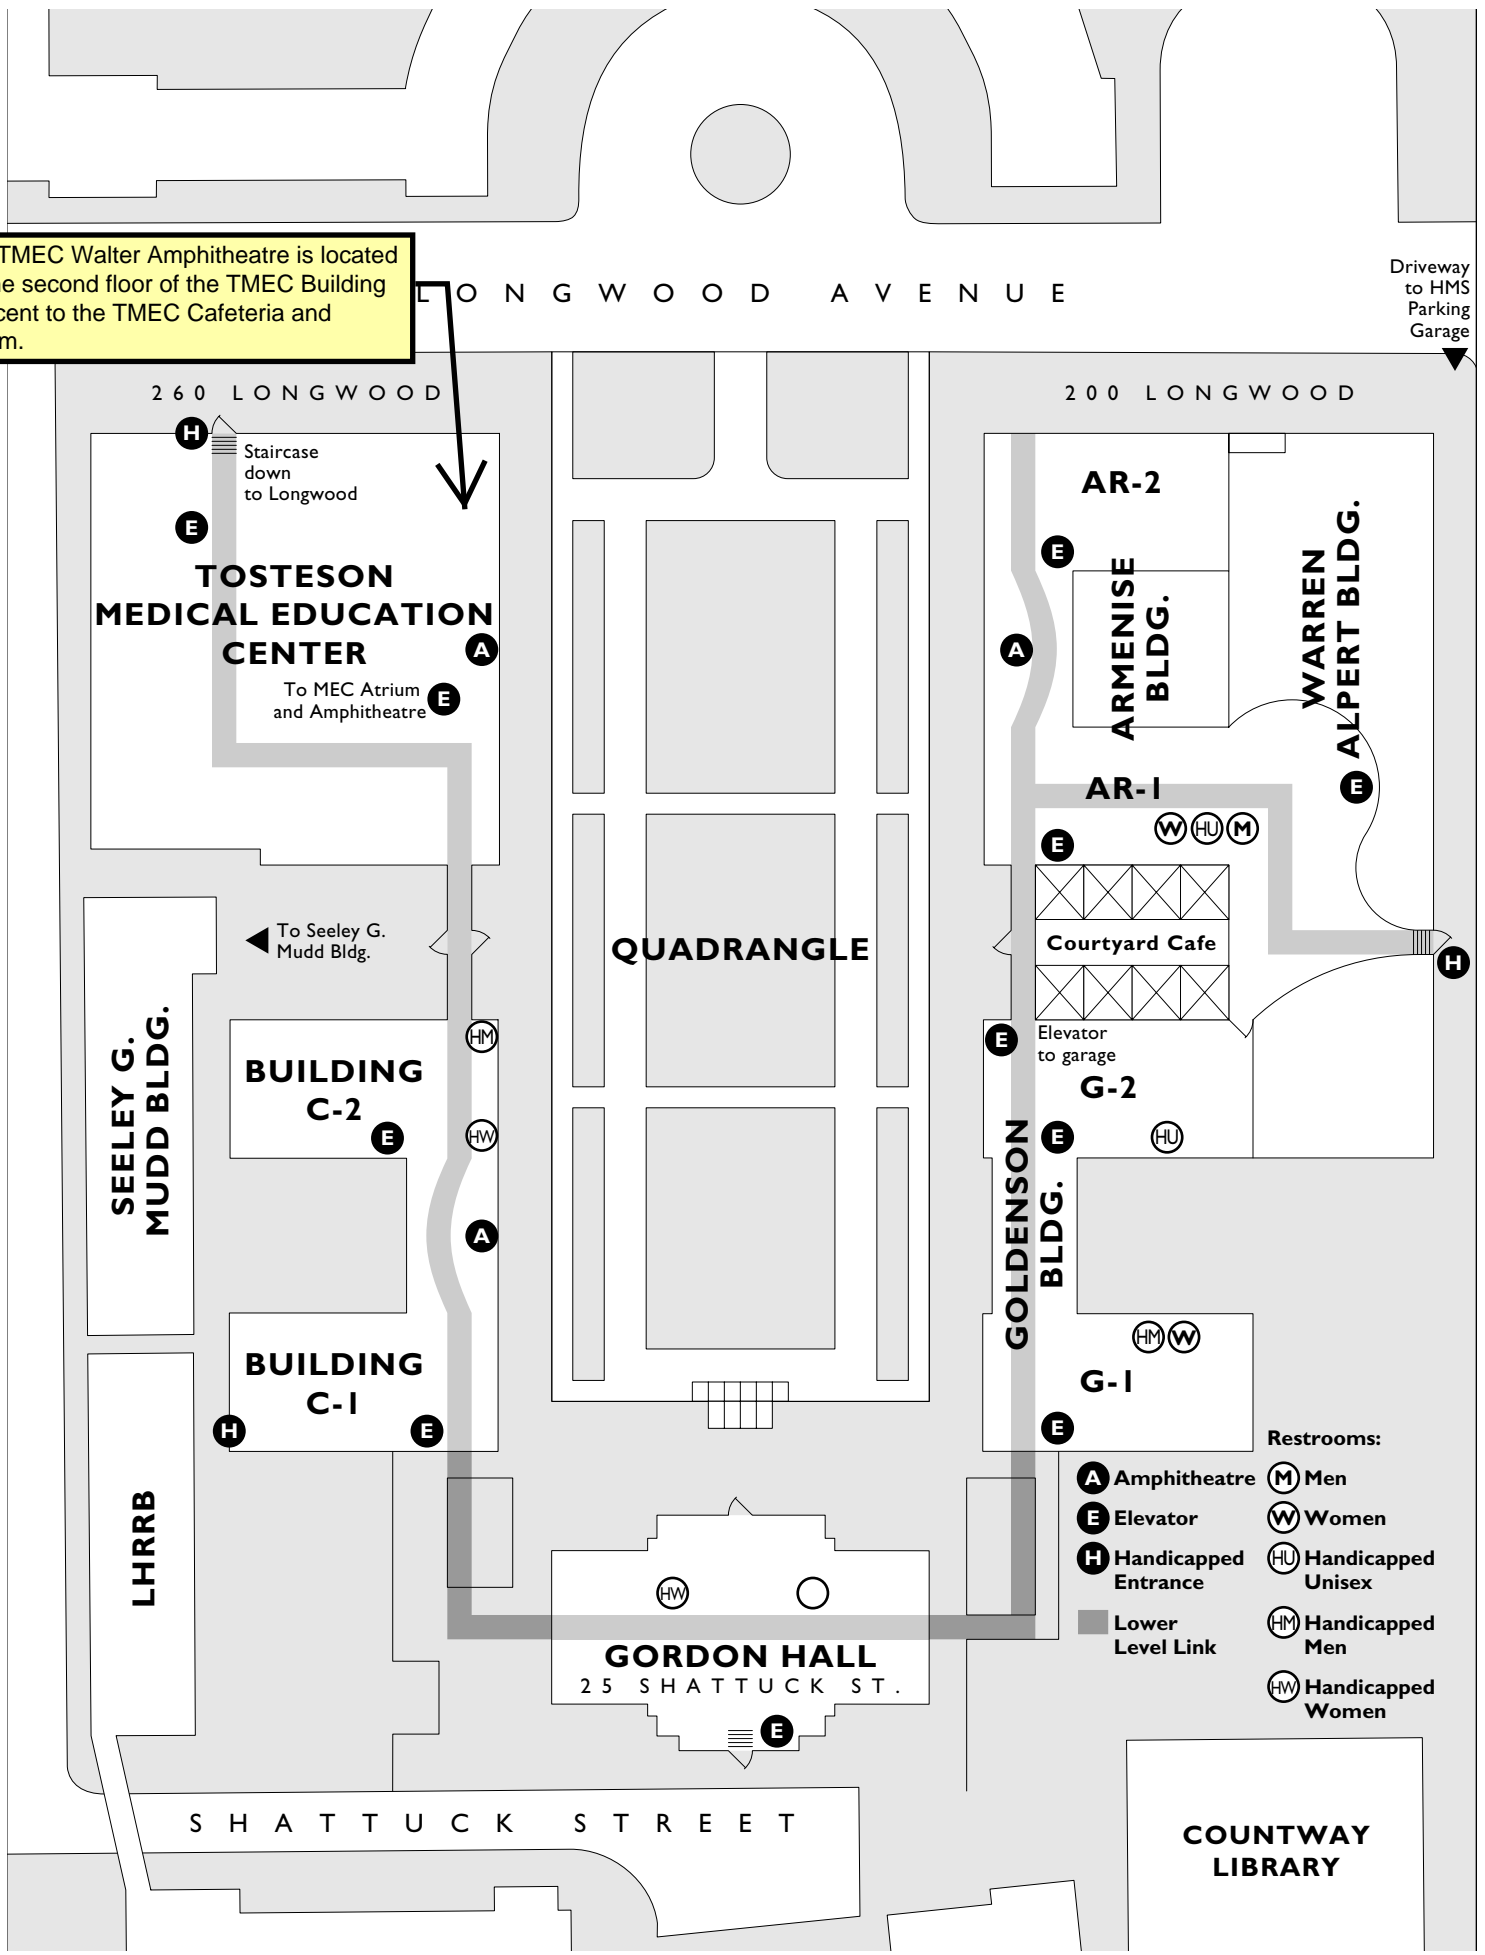

The TMEC Walter Amphitheatre is located on the second floor of the TMEC Building adjacent to the TMEC Cafeteria and Atrium.

Driveway to HMS Parking Garage

260 LONGWOOD

200 LONGWOOD

Staircase down to Longwood

TOSTESON MEDICAL EDUCATION CENTER

To MEC Atrium and Amphitheatre

To Seeley G. Mudd Bldg.

SEELEY G. MUDD BLDG.

BUILDING C-2

BUILDING C-1

LHRRB

QUADRANGLE

GORDON HALL
25 SHATTUCK ST.

SHATTUCK STREET

COUNTWAY LIBRARY

- Restrooms:
- A Amphitheatre
 - E Elevator
 - H Handicapped Entrance
 - M Men
 - W Women
 - HU Handicapped Unisex
 - HM Handicapped Men
 - HW Handicapped Women
- Lower Level Link